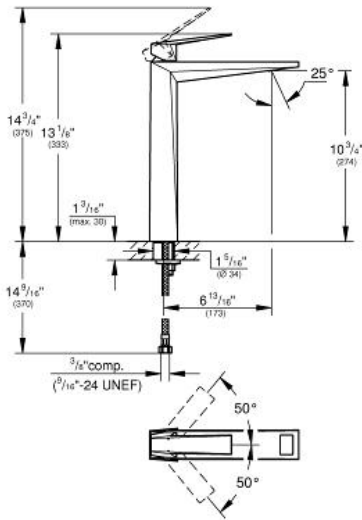

# ALLURE BRILLIANT Single-Hole Single-Handle Vessel Bathroom Faucet XL-Size

MODEL # 2311500A

Pure Freude an Wasser

GROHE America, Inc | 200 North Gary Avenue, Suite G, Roselle, IL 60172  
Phone: +1 (800) 444-7643 | Fax: +1 (800) 225-2778 | us-customerservice@grohe.com

**Product Description:**  
Single-Hole Single-Handle Vessel Bathroom Faucet XL-Size

- Standard Specification:**
- For free-standing bath sinks
  - **GROHE QuickFix** rapid installation system
  - Temperature limiter
  - Smooth body
  - Stainless steel flex lines
  - Spout with integrated flow control
  - **GROHE EcoJoy** technology for less water and perfect flow
  - **GROHE StarLight** chrome finish
  - **GROHE SilkMove** 28 mm ceramic cartridge
  - Max flow rate: 1.2 gpm (4.56 L/min)